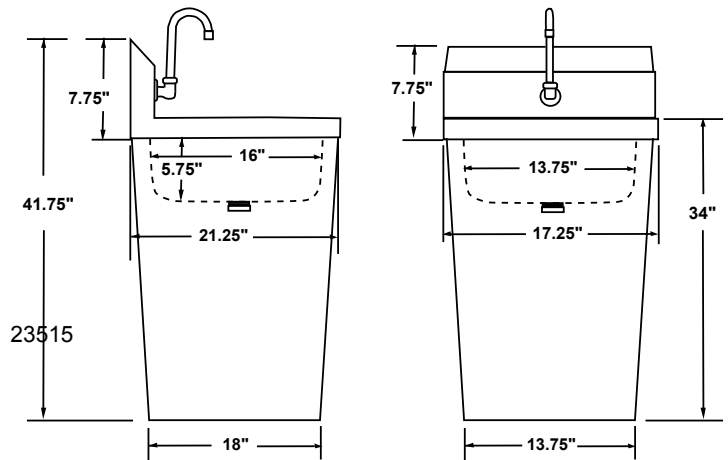

SERVING THE FOOD INDUSTRY SINCE 1951

PEDESTAL SINKS

Made of high quality 16 gauge 304 stainless steel. Comes with a 7.75" Backsplash, 34" pedestal, foot pedal control valve and faucet. Also available with side splashes.

TECHNICAL DRAWINGS WITH DETAILED DIMENSIONS

ITEM	23515	27180
DESCRIPTION	Pedestal Sink	Pedestal Sink with Side Splashes
BOWL DIMENSIONS (DWH)	16" x 13.75" x 5.75"	16" x 13.75" x 5.75"
WEIGHT	50 lbs.	50 lbs.
DIMENSIONS (DWH)	13.75" x 18" x 41.75"	13.75" x 18" x 41.75"
GROSS DIMENSIONS	22" x 18" x 43"	22" x 18" x 43"